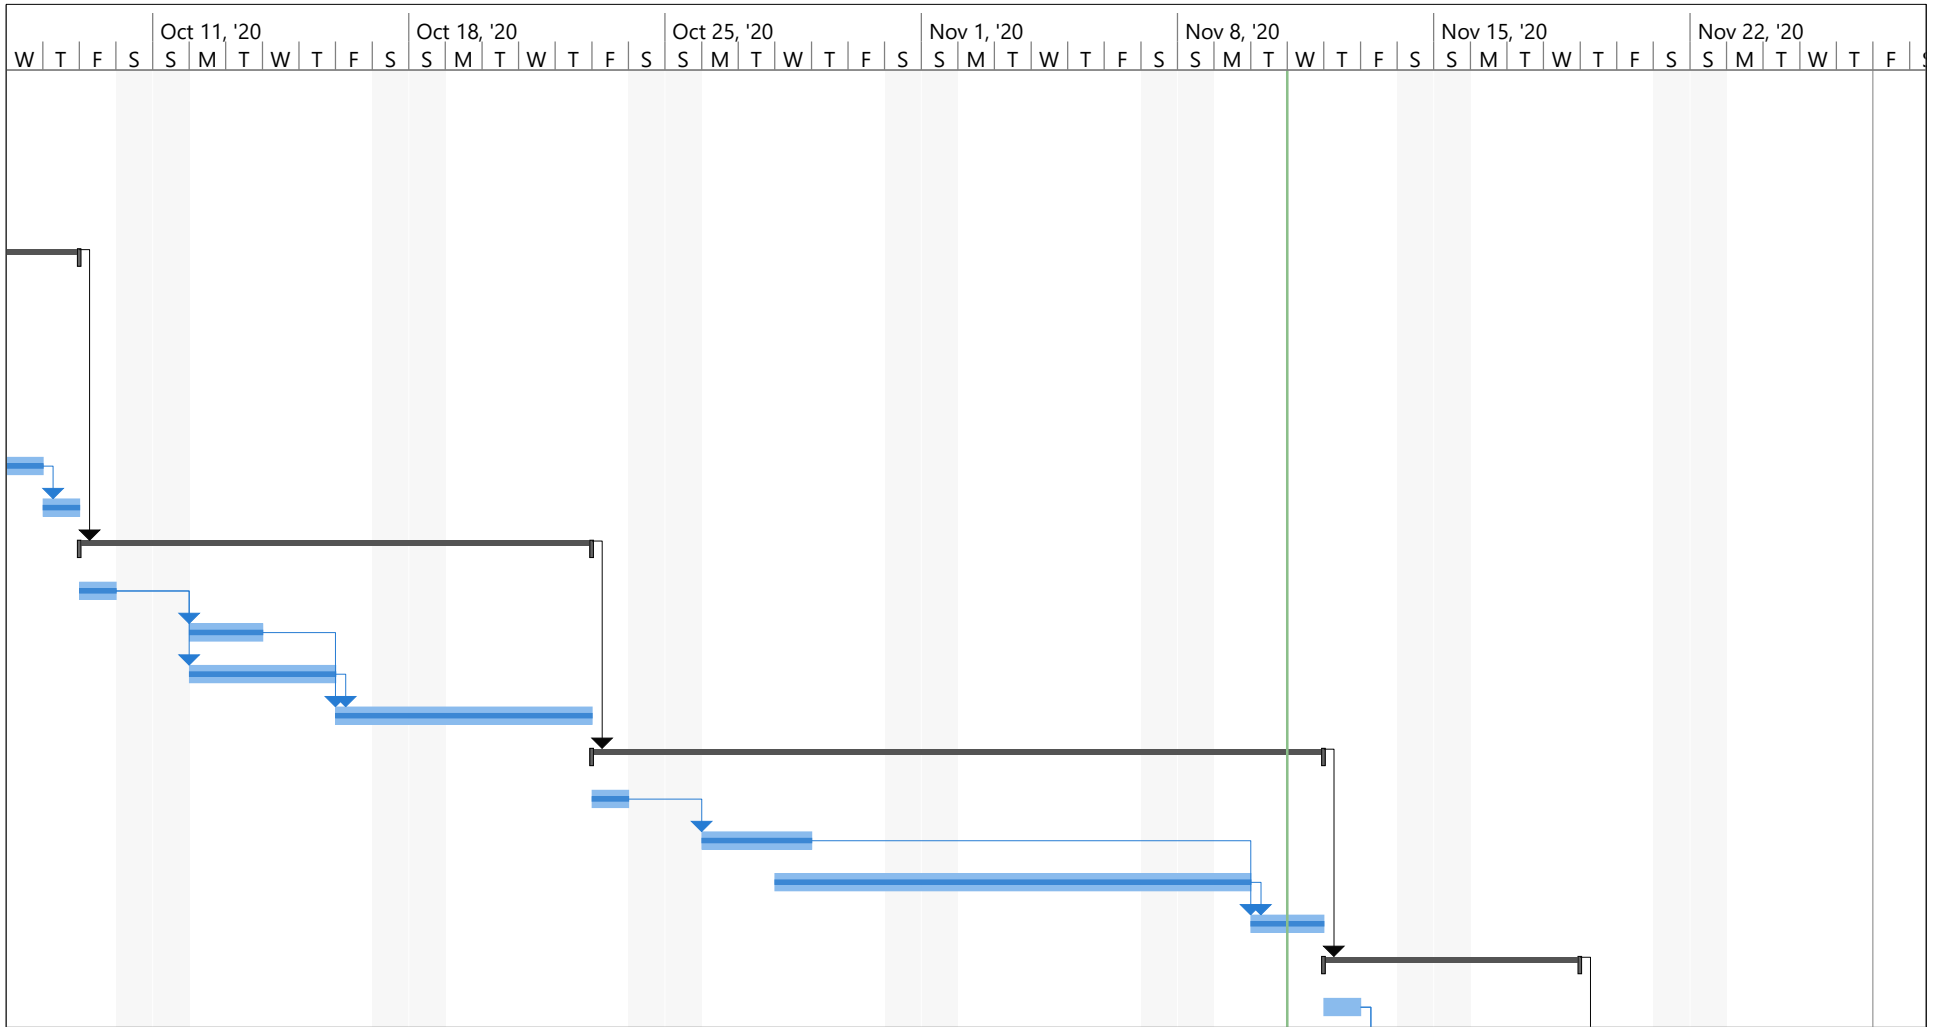

Project: MEGR2156_rkistema_g Date: Wed 11/11/20	Task		Inactive Summary		External Tasks	
	Split		Manual Task		External Milestone	
	Milestone		Duration-only		Deadline	
	Summary		Manual Summary Rollup		Progress	
	Project Summary		Manual Summary		Manual Progress	
	Inactive Task		Start-only			
Inactive Milestone		Finish-only				

ID	Task Mode	Task Name	Duration	Start	Finish	Sep 13, '20							Sep 20, '20							Sep 27, '20							Oct 4, '20			
						S	M	T	W	T	F	S	S	M	T	W	T	F	S	S	M	T	W	T	F	S	S	M	T	W
24		Decision Matrix	2 days	Fri 11/13/20	Mon 11/16/20																									
25		Multiple Solutions	2 days	Fri 11/13/20	Mon 11/16/20																									
26		Comments to Adv	2 days	Tue 11/17/20	Wed 11/18/20																									
27		Assignment 6	6 days	Thu 11/19/20	Thu 11/26/20																									
28		Problem Statemen	1 day	Thu 11/19/20	Thu 11/19/20																									
29		Decision Matrix	2 days	Fri 11/20/20	Mon 11/23/20																									
30		Solution	2 days	Fri 11/20/20	Mon 11/23/20																									
31		Comments to Adv	2 days	Tue 11/24/20	Wed 11/25/20																									
32		Poster	1 day	Thu 11/26/20	Thu 11/26/20																									