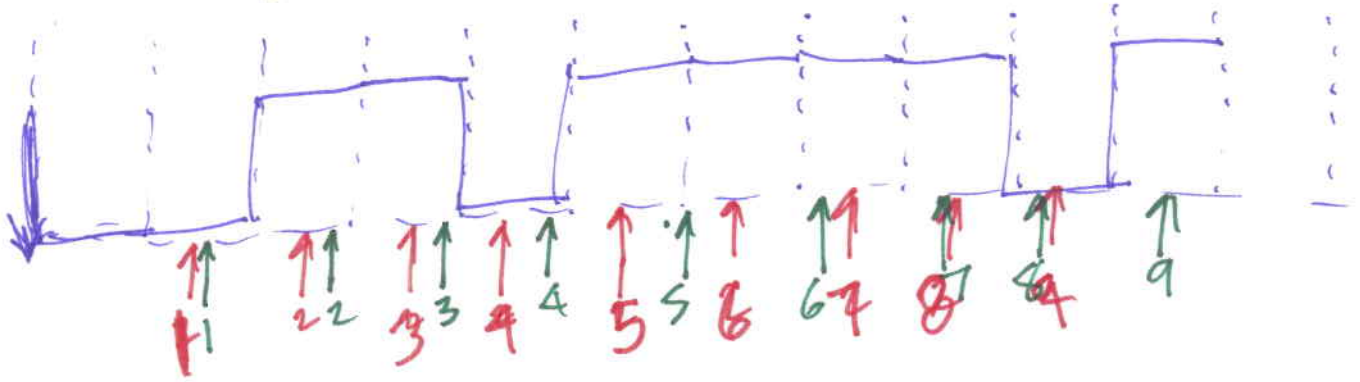

# Embedded Systems

10/14/13

Send

0110 1111

→

0 0110 1111 01 (1)

Red Clocks are matched  
Green Clocks not matched (Sender fast,  
Receiver is slow)